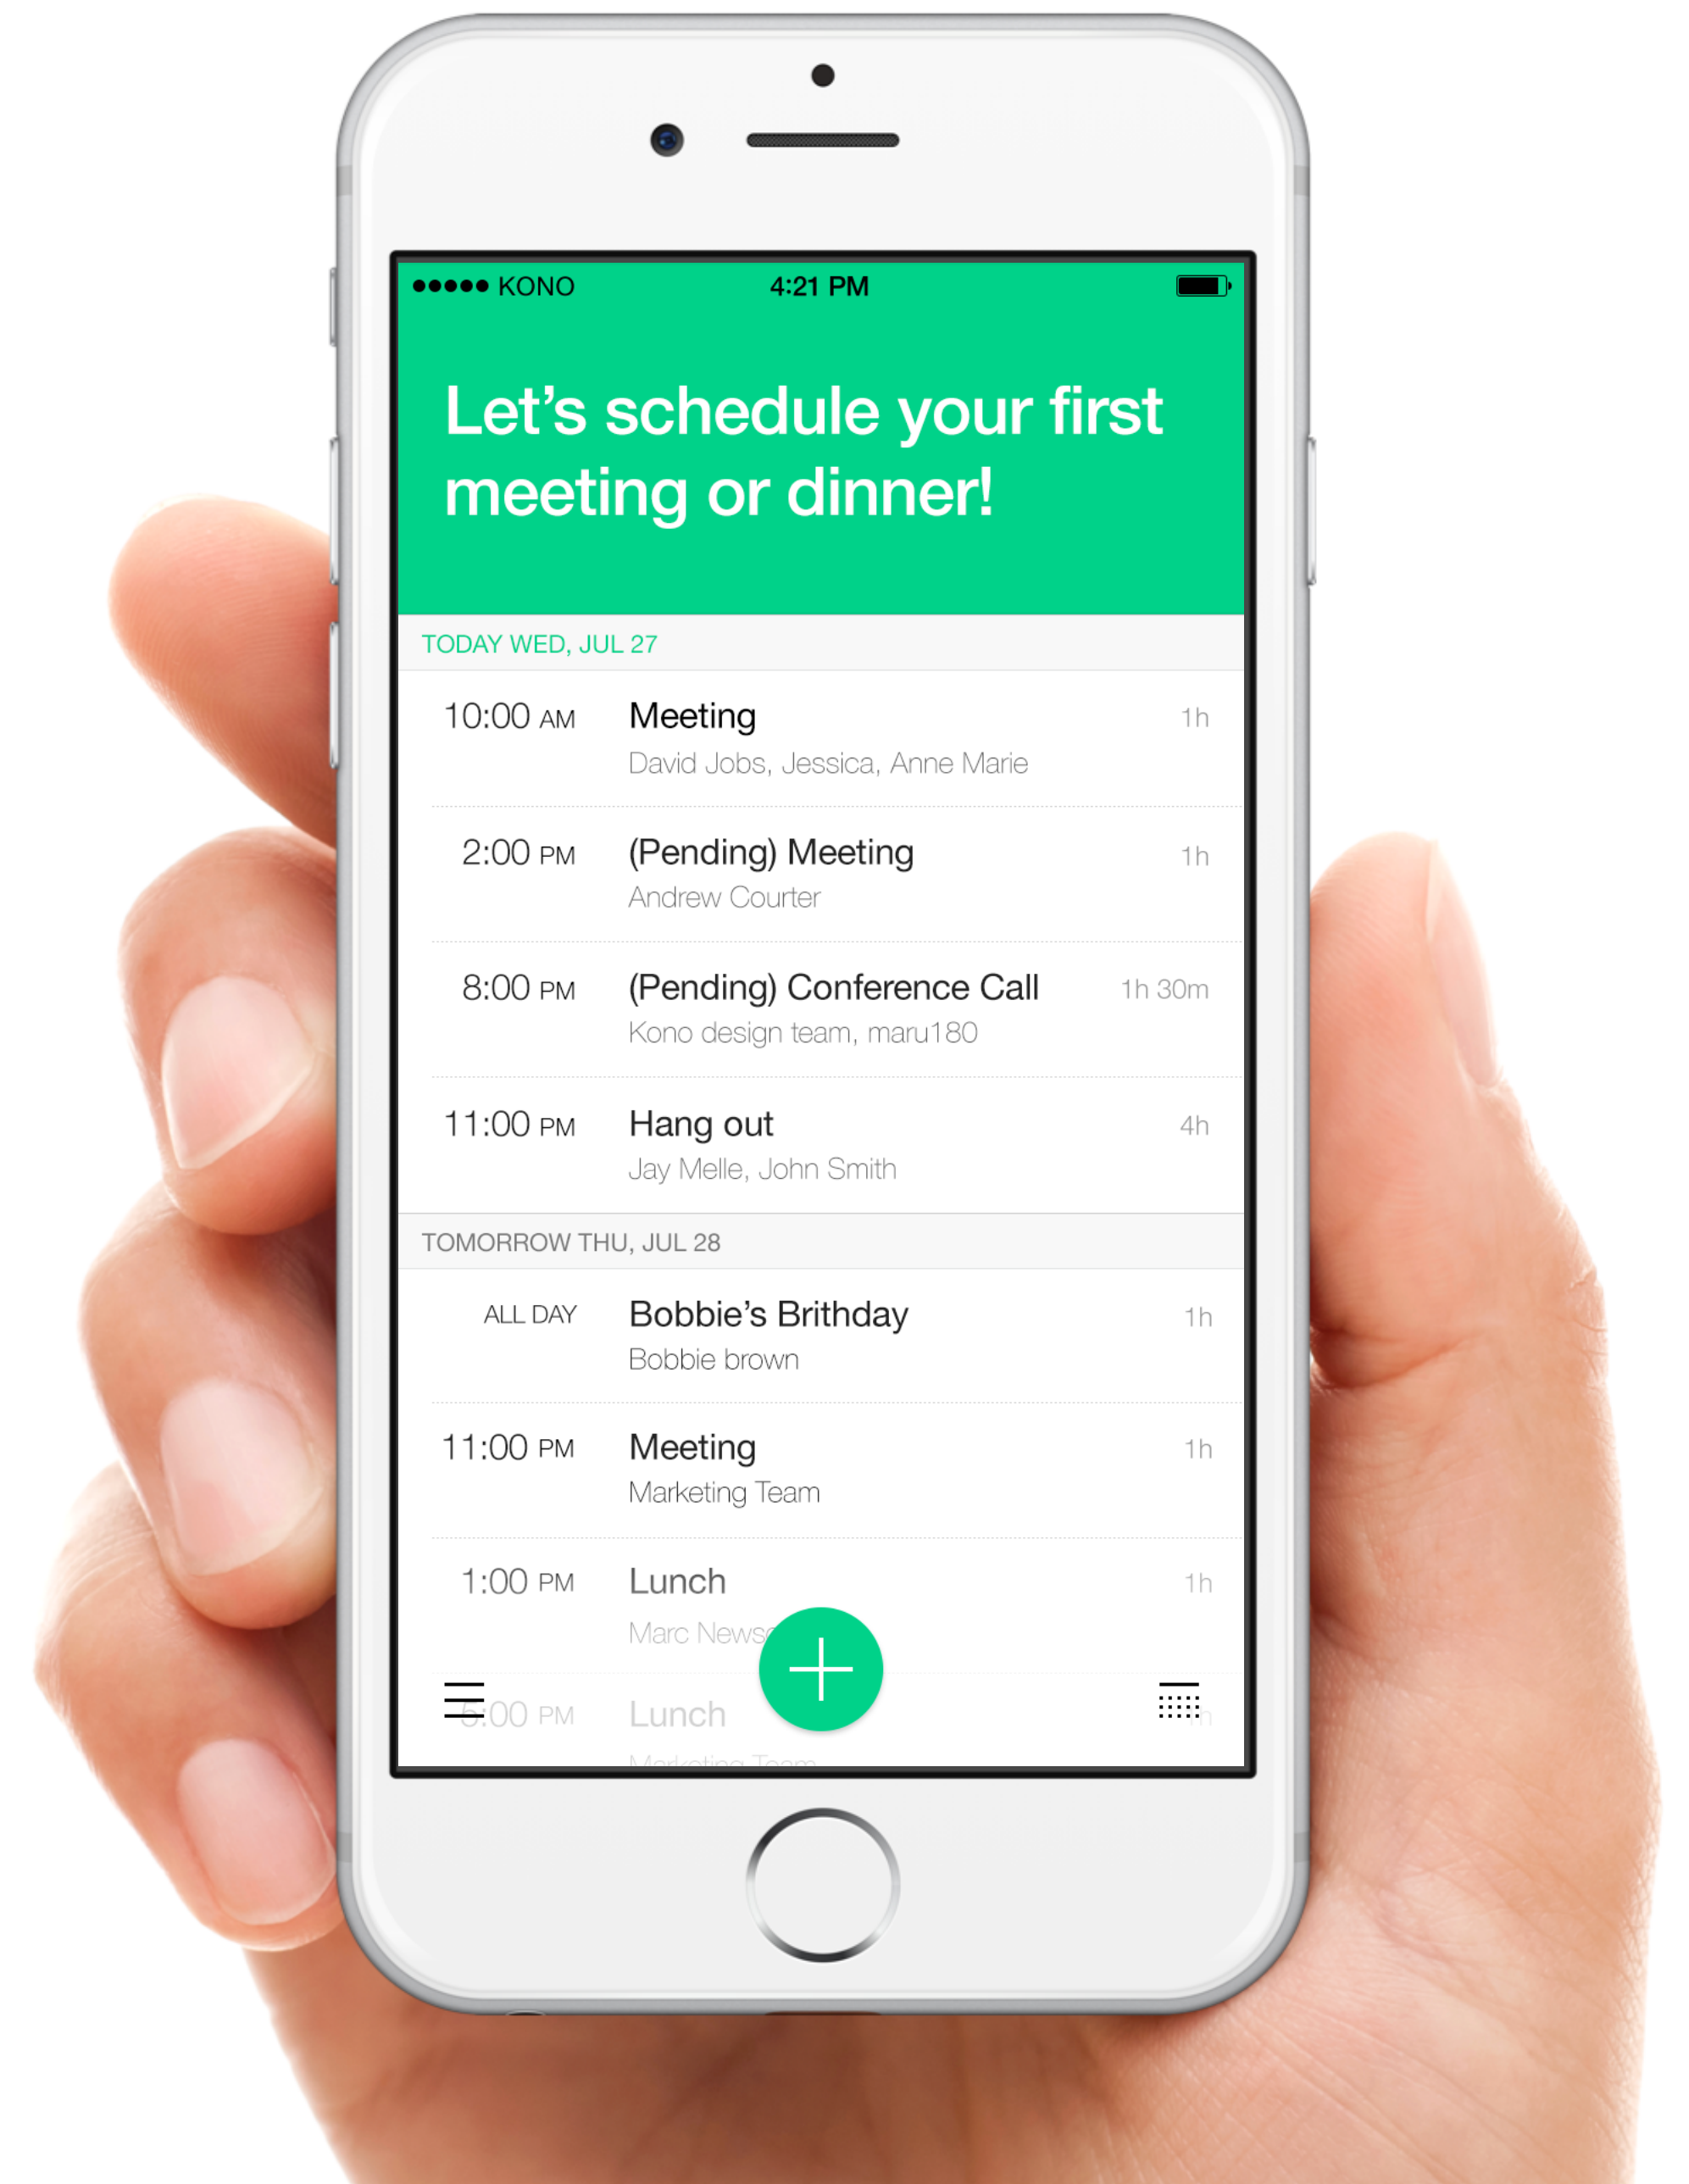

angel.co/kono
founders@konolabs.net

The Artificial Intelligence Mobile Scheduler