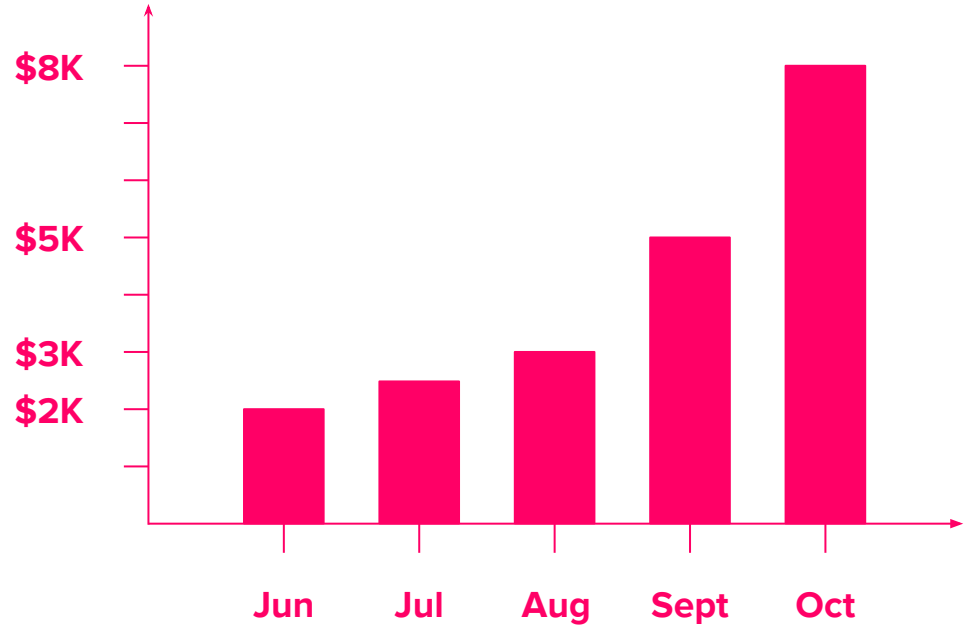

+10% MoM

Ubergeek, loves
MonkeyLearn...

Actual Geek Situation

\$8K
MRR

+35%
MoM

 Adobe

xerox

 Meltwater